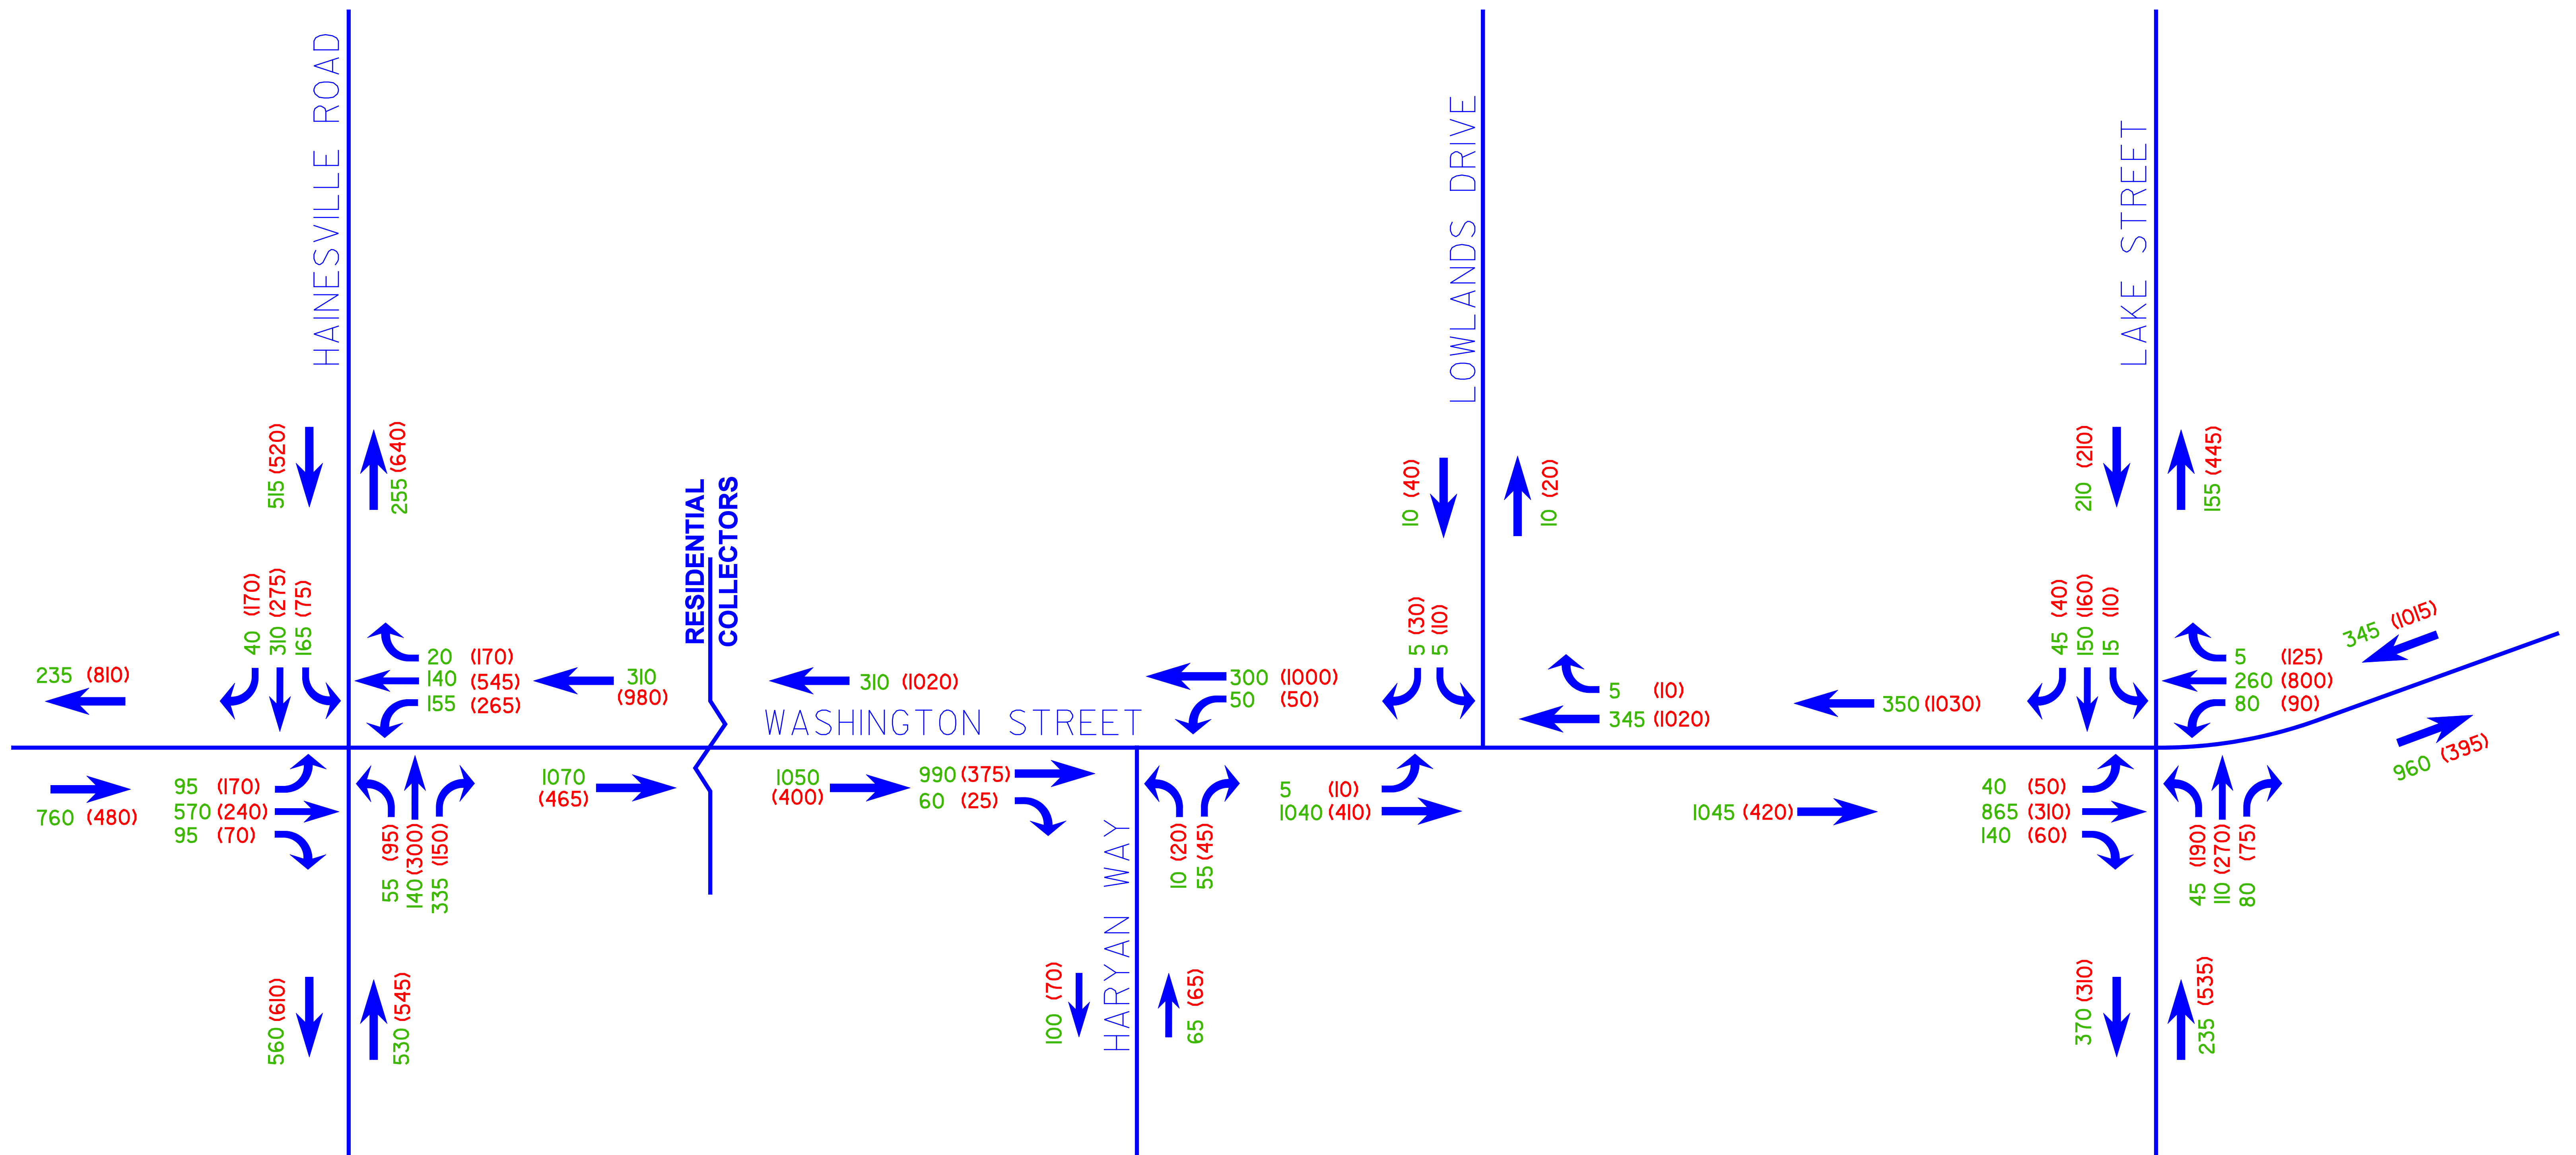

# 2009 EXISTING PEAK HOUR VOLUMES WASHINGTON STREET

LEGEND:

XXXX (XXXX) = AM (PM) PEAK HOUR VOLUMES